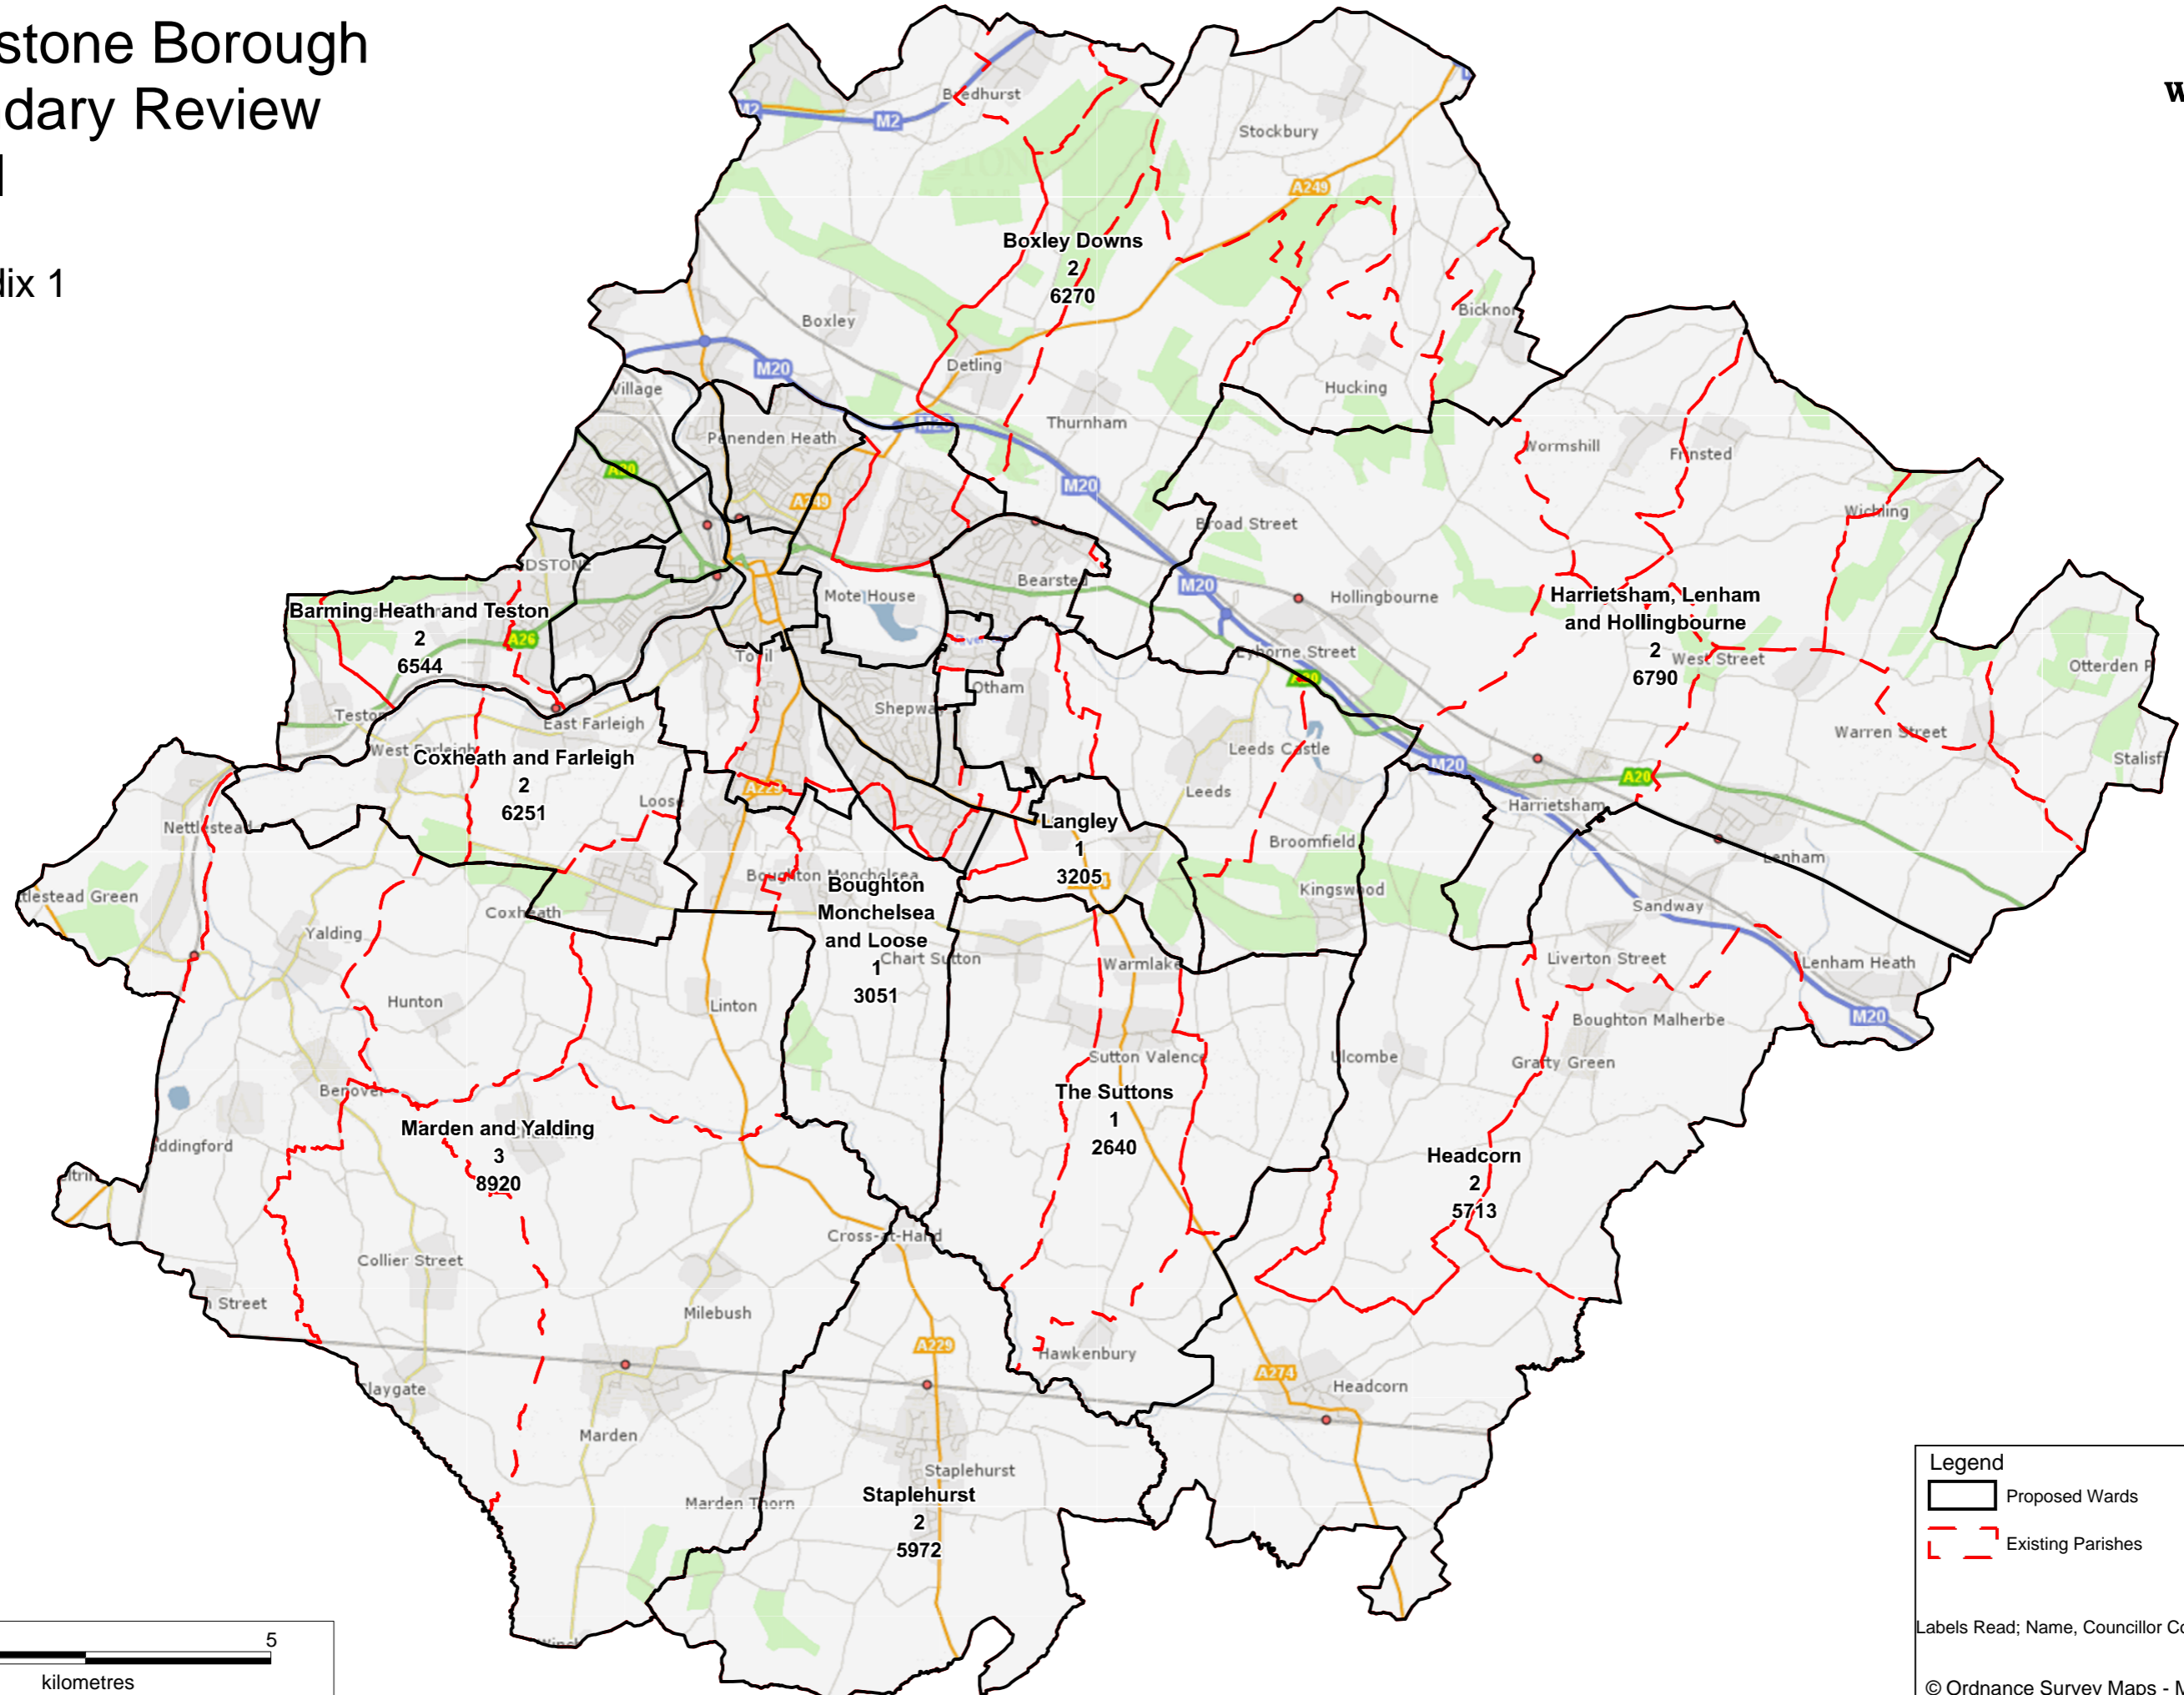

# Maidstone Borough Boundary Review Rural

## Appendix 1

kilometres  
Scale: 1:85,000

- Legend**
- Proposed Wards
  - Existing Parishes

Labels Read; Name, Councillor Count, Electorate Count

© Ordnance Survey Maps - Maidstone  
Borough Council Licence No. 100019636, 2022